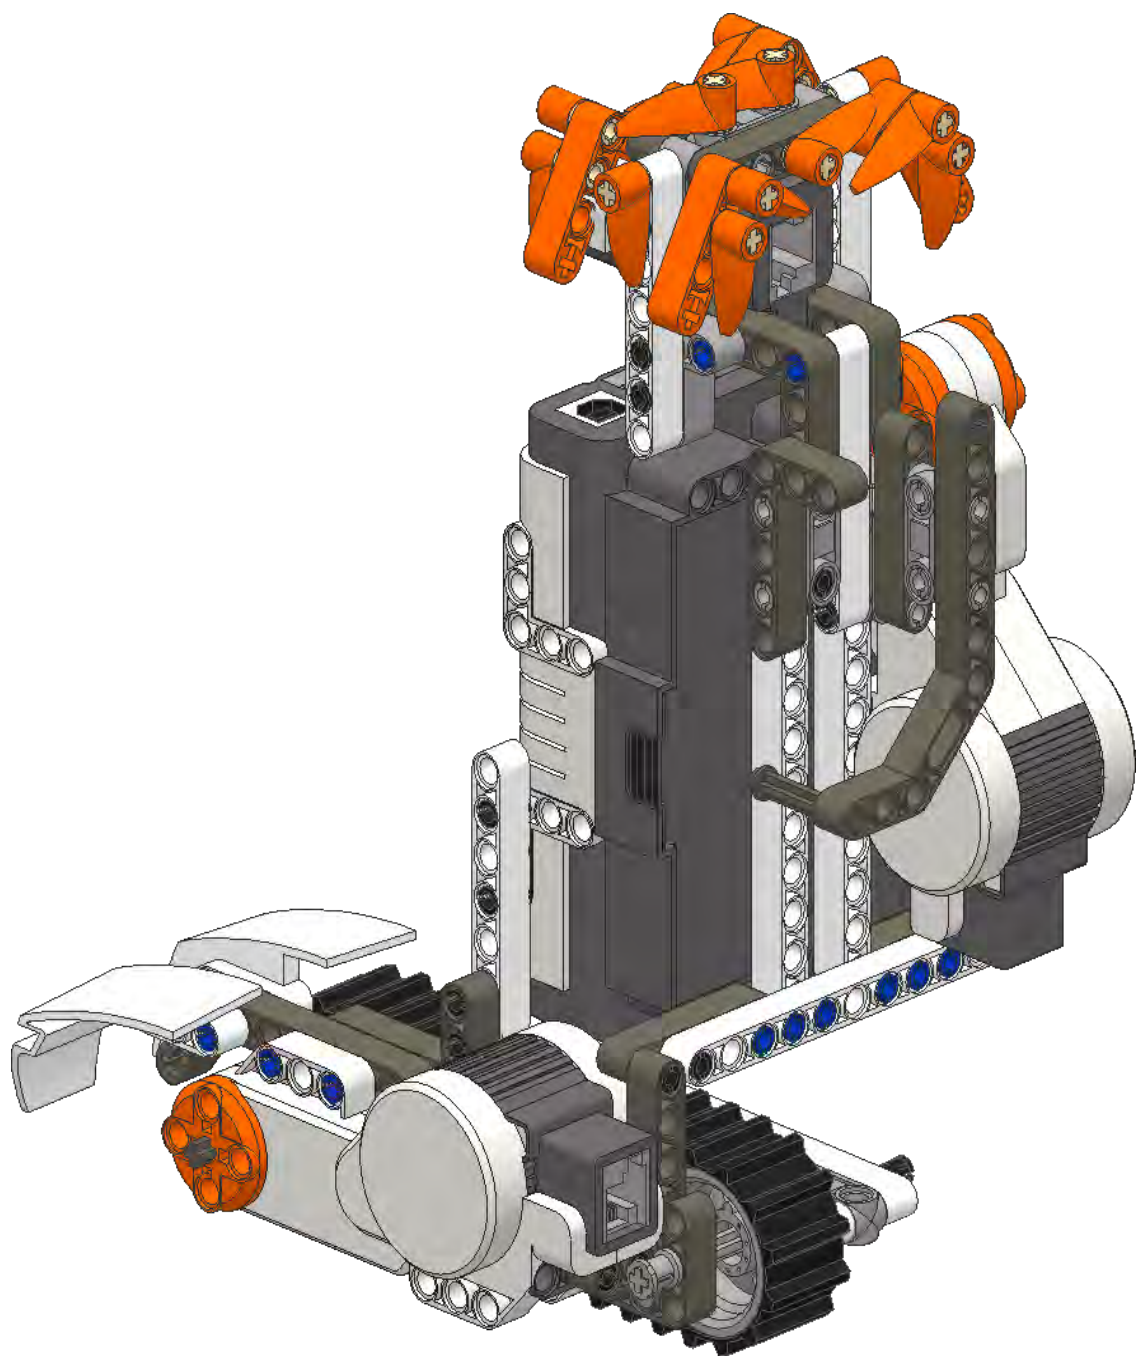

6

7

8

9

10

Parts list for step 10:

- 2x [Grey 3-way connector]
- 1x [Grey Technic beam 11 holes]
- 1x [Black axle pin]
- 11 [Grey Technic pins]

1