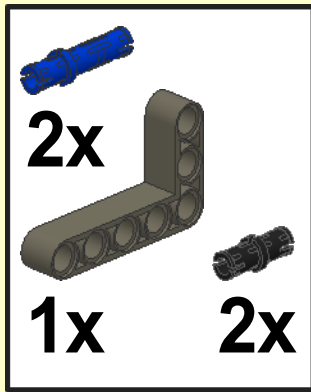

6

7

8

9

10

Parts list for step 10:

- 2x [Grey 3-way connector]
- 1x [Grey Technic beam 11 holes]
- 1x [Black axle pin]
- 11 [Grey Technic pins]

1

2

3

4

5

6

7

8

9