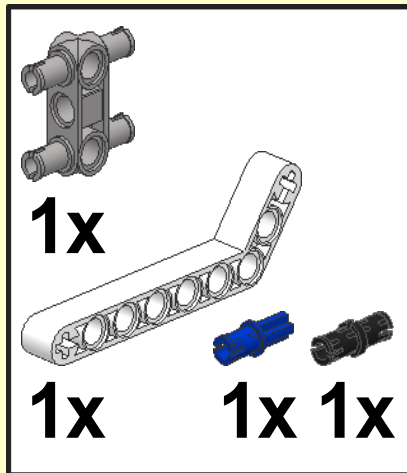

6

7

8

9

10

Parts list for step 10:

- 2x [Grey 3-way connector]
- 1x [Grey Technic beam 11 holes]
- 1x [Black axle pin]
- 11 [Grey Technic pins]

1

2

3

4

5

6

7

8

9

10

11

12

1

2

3

4

5